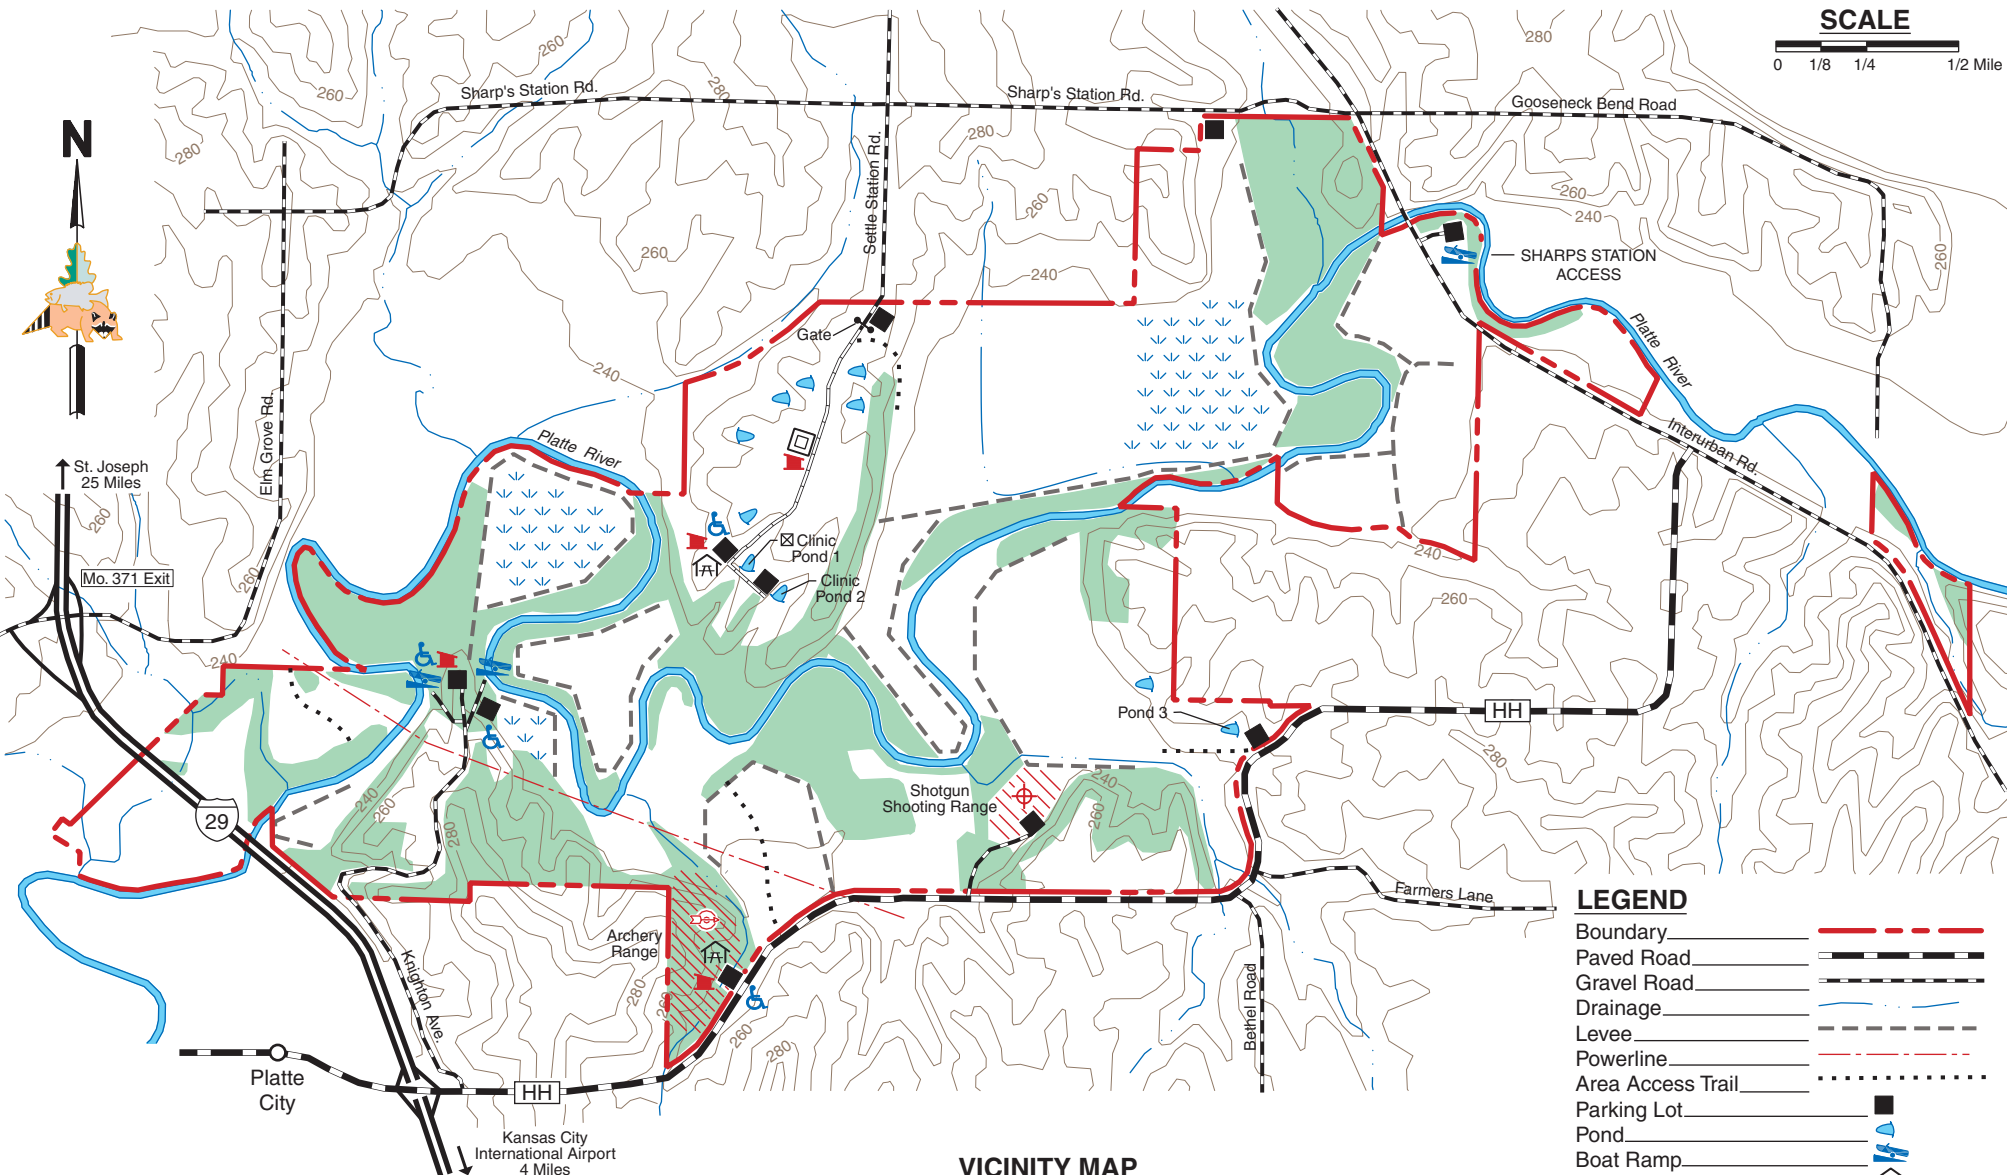

**SCALE**

**LEGEND**

- Boundary
- Paved Road
- Gravel Road
- Drainage
- Levee
- Powerline
- Area Access Trail
- Parking Lot
- Pond
- Boat Ramp
- Picnic Shelter
- Privy
- Shop
- Fishing Pier
- Shotgun Shooting Range
- Archery Range
- Disabled Accessible
- Forest
- Marsh
- Topography (Contour Interval 10 Meters)

# PLATTE FALLS CONSERVATION AREA

**PLATTE COUNTY  
2,356 ACRES**

**VICINITY MAP**